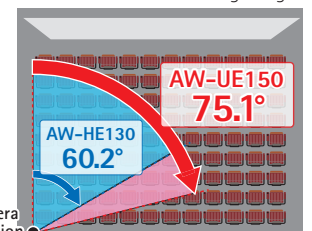

* Images are simulated.

Optical 20x Zoom / 75.1° Horizontal Wide-Angle Shooting

Optical 20x zoom is further expanded with "i zoom" to maintain high resolution for capturing even subjects far-away with perfect clarity. Coupled with a wide horizontal angle of 75.1°, an entire area can be captured despite any installation space limitations.

Optical 20x Zoom Image Quality

* Images are simulated.

Horizontal 75.1° Shooting Range

Camera Position ●

*1: Actual recording is UHD (3840 x 2160) 59.94p/50p.

*2: Abbreviation of Power over Ethernet Plus. Conforms to IEEE802.3bt (Draft ver. 2.0). (TBA)