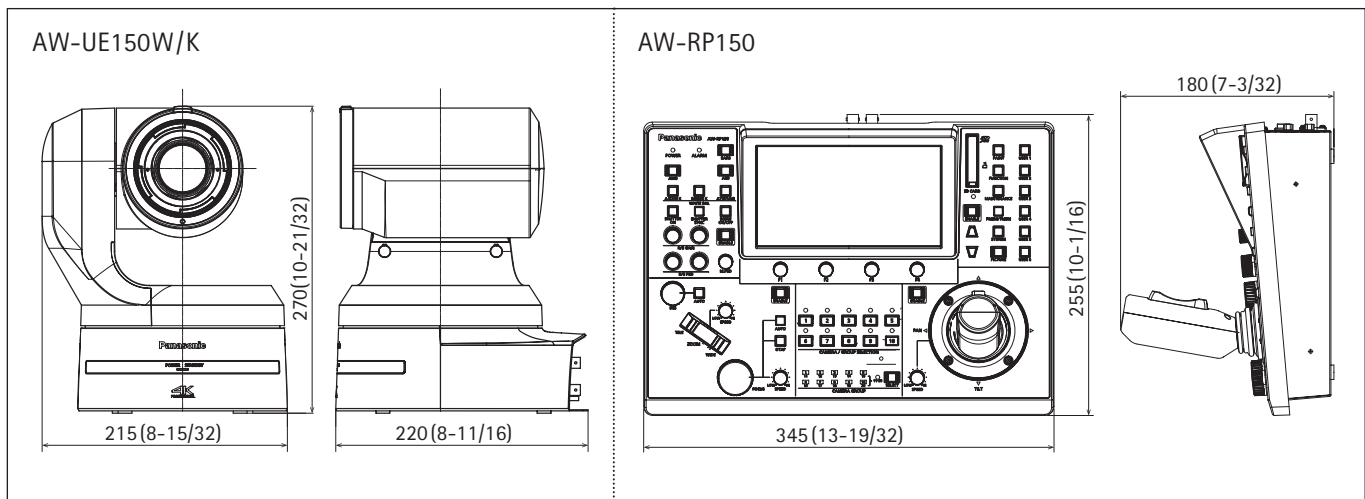

▶ AW-UE150W / AW-UE150K Output format (Preliminary)

As of May, 2018

4K	2160/59.94p, 2160/50p, 2160/29.97p*, 2160/25p*, 2160/24p*, 2160/23.98p*
HD	1080/59.94p, 1080/50p, 1080/29.97p*, 1080/29.97PsF, 1080/25p*, 1080/25PsF, 1080/23.98p over 59.94i, 1080/24p*, 1080/23.98p*, 1080/23.98PsF, 1080/59.94i, 1080/50i
	720/59.94p, 720/50p

* Native output.

▶ Dimensions : mm (inch) (Preliminary)

As of May, 2018