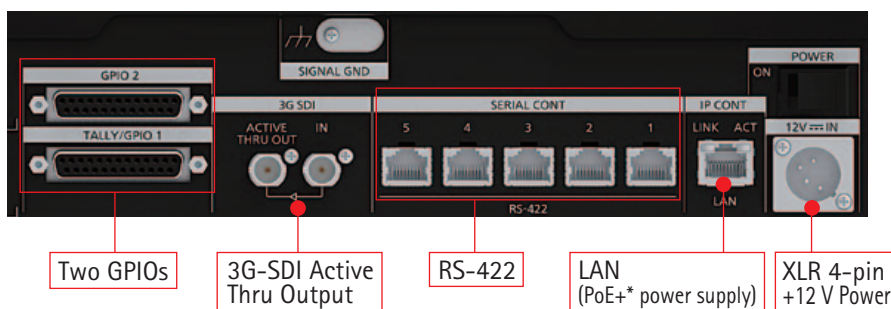

Optical 20x Zoom Image Quality

* Images are simulated.

Horizontal 75.1° Shooting Range

Camera Position ●

*1: Actual recording is UHD (3840 x 2160) 59.94p/50p.

*2: Abbreviation of Power over Ethernet Plus. Conforms to IEEE802.3bt (Draft ver. 2.0). (TBA)

Intuitive Camera Control for Ease of Use and Visibility

A seesaw lever mounted on the joystick manages pan and tilt operations for zoom and focus control and intuitive single-handed operation. The built-in touch display allows for easy and quick operation of all essential camera functions.

AW-RP150
Remote Camera Controller

Control Panel

Rear View

Joystick

*: Abbreviation of Power over Ethernet Plus.

▶ AW-UE150W / AW-UE150K Output format (Preliminary)

As of May, 2018

4K	2160/59.94p, 2160/50p, 2160/29.97p*, 2160/25p*, 2160/24p*, 2160/23.98p*
HD	1080/59.94p, 1080/50p, 1080/29.97p*, 1080/29.97PsF, 1080/25p*, 1080/25PsF, 1080/23.98p over 59.94i, 1080/24p*, 1080/23.98p*, 1080/23.98PsF, 1080/59.94i, 1080/50i
	720/59.94p, 720/50p