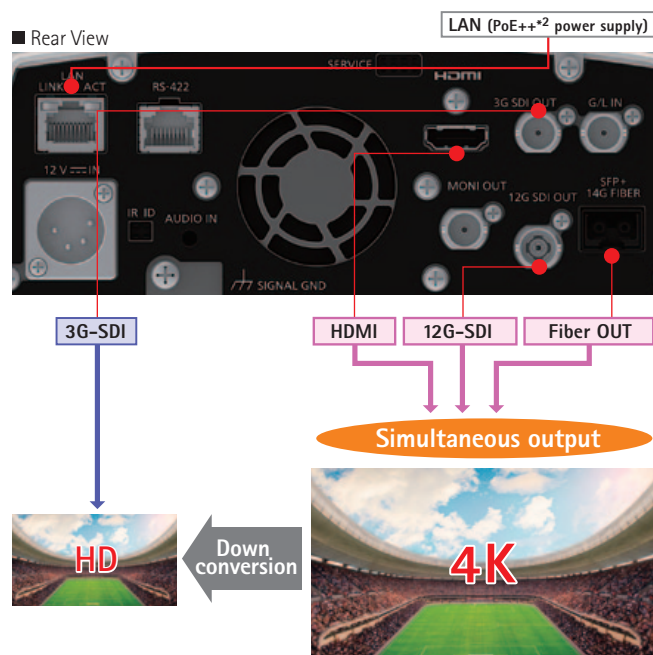

High-Quality 4K 60p/50p*¹ Shooting

3840 x 2160 4K output and 59.94p/50p*¹ shooting achieve extremely smooth video, even in live sports and other environments containing rapid movement.

1.0-type MOS Sensor Mounted

Multiple Interfaces Supported

A wide range of outputs are supported: 12G-SDI, 3G-SDI, HD-SDI, HDMI, IP and even Optical Fiber output. The addition of 4K/HD simultaneous output guarantees the right output for the operation at hand. 4K video can be down converted to HD directly within the camera.

Optical 20x Zoom Image Quality

* Images are simulated.

Horizontal 75.1° Shooting Range

Camera Position ●

*1: Actual recording is UHD (3840 x 2160) 59.94p/50p.

*2: Abbreviation of Power over Ethernet Plus. Conforms to IEEE802.3bt (Draft ver. 2.0). (TBA)

Intuitive Camera Control for Ease of Use and Visibility

A seesaw lever mounted on the joystick manages pan and tilt operations for zoom and focus control and intuitive single-handed operation. The built-in touch display allows for easy and quick operation of all essential camera functions.