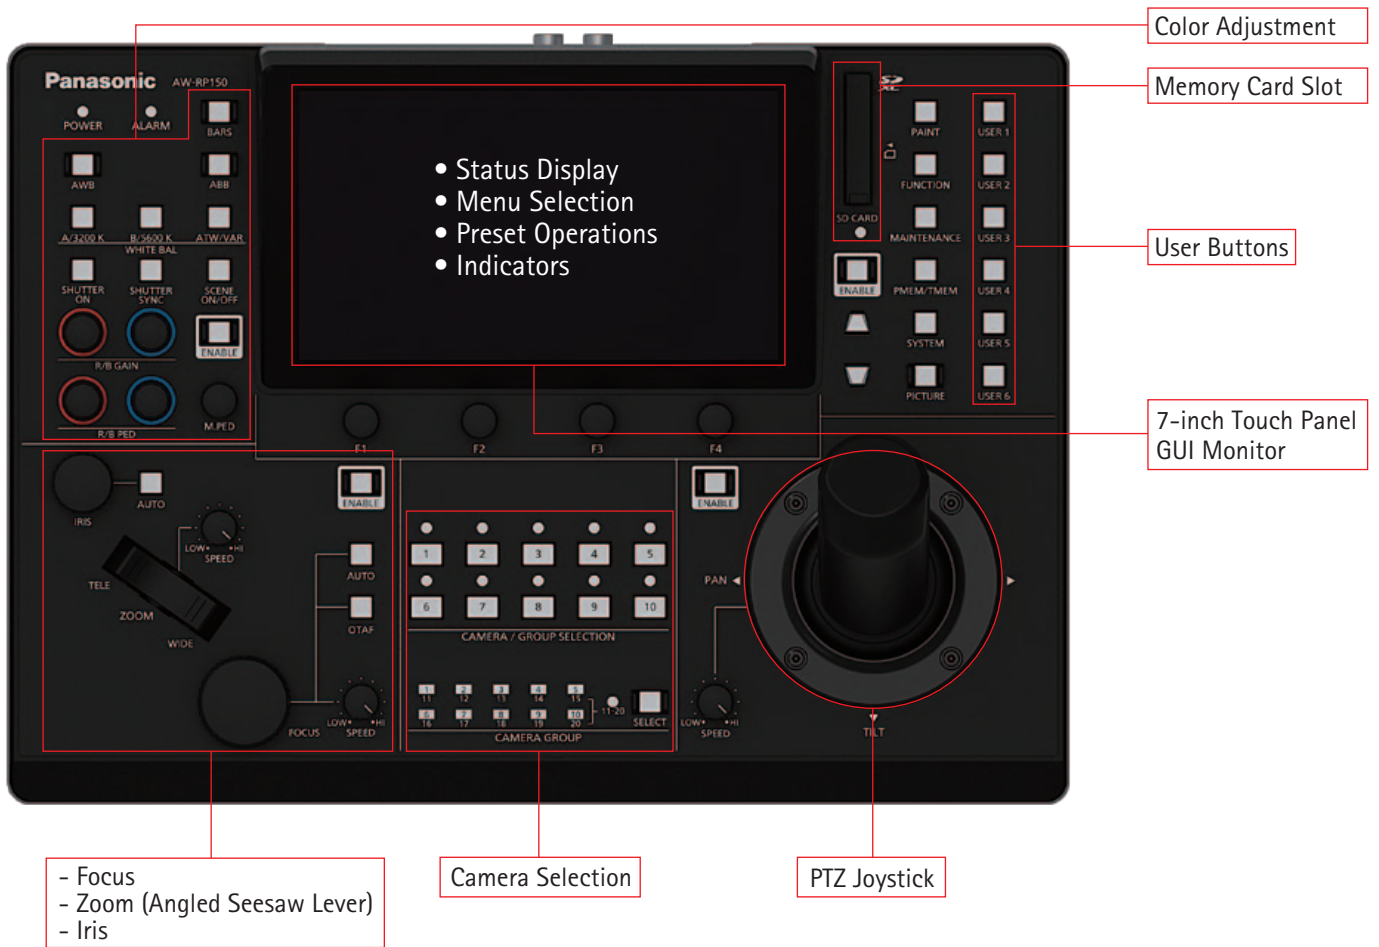

* Images are simulated.

Optical 20x Zoom / 75.1° Horizontal Wide-Angle Shooting

Optical 20x zoom is further expanded with "i zoom" to maintain high resolution for capturing even subjects far-away with perfect clarity. Coupled with a wide horizontal angle of 75.1°, an entire area can be captured despite any installation space limitations.

Optical 20x Zoom Image Quality

* Images are simulated.

Horizontal 75.1° Shooting Range

Camera Position ●

*1: Actual recording is UHD (3840 x 2160) 59.94p/50p.

*2: Abbreviation of Power over Ethernet Plus. Conforms to IEEE802.3bt (Draft ver. 2.0). (TBA)

Intuitive Camera Control for Ease of Use and Visibility

A seesaw lever mounted on the joystick manages pan and tilt operations for zoom and focus control and intuitive single-handed operation. The built-in touch display allows for easy and quick operation of all essential camera functions.

AW-RP150
Remote Camera Controller

Control Panel

Rear View

Joystick

*: Abbreviation of Power over Ethernet Plus.

▶ AW-UE150W / AW-UE150K Output format (Preliminary)

As of May, 2018

4K	2160/59.94p, 2160/50p, 2160/29.97p*, 2160/25p*, 2160/24p*, 2160/23.98p*
HD	1080/59.94p, 1080/50p, 1080/29.97p*, 1080/29.97PsF, 1080/25p*, 1080/25PsF, 1080/23.98p over 59.94i, 1080/24p*, 1080/23.98p*, 1080/23.98PsF, 1080/59.94i, 1080/50i
	720/59.94p, 720/50p